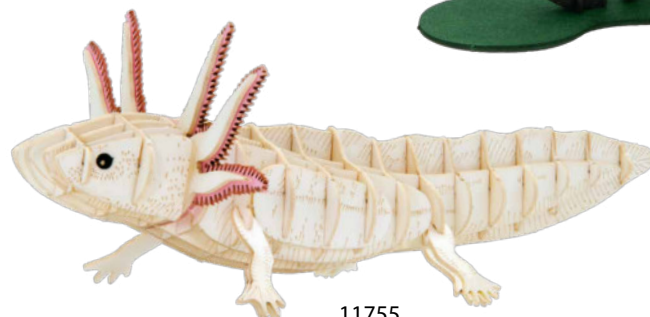

3D Papiermodelle

11751 3D Papiermodell, Sekretärvogel
b/h/t: ca. 13 × 12 × 10 cm (montiert)
3D paper model, secretary bird
w/h/d: approx. 13 × 12 × 10 cm (assembled)

11752 3D Papiermodell, fliegender Ara
b/h/t: ca. 10 × 14 × 14 cm (montiert)
3D paper model, flying macaw
w/h/d: approx. 10 × 14 × 14 cm (assembled)

11753 3D Papiermodell, Eule mit Maus
b/h/t: ca. 14 × 8,5 × 7 cm (montiert)
3D paper model, owl with mouse
w/h/d: approx. 14 × 8,5 × 7 cm (assembled)

11754 3D Papiermodell, Pfau 2
b/h/t: ca. 9 × 14 × 5 cm (montiert)
3D paper model, peacock 2
w/h/d: approx. 9 × 14 × 5 cm (assembled)

11755 3D Papiermodell, Axolotl
b/h/t: ca. 14 × 5 × 7 cm (montiert)
3D paper model, axolotl
w/h/d: approx. 14 × 5 × 7 cm (assembled)

3D Papiermodell, Packungsgröße b/h/t: 11 × 21 × 0,5 cm
3D paper model, package size w/h/d: 11 × 21 × 0,5 cm

11752

11754

11753

11751

11755